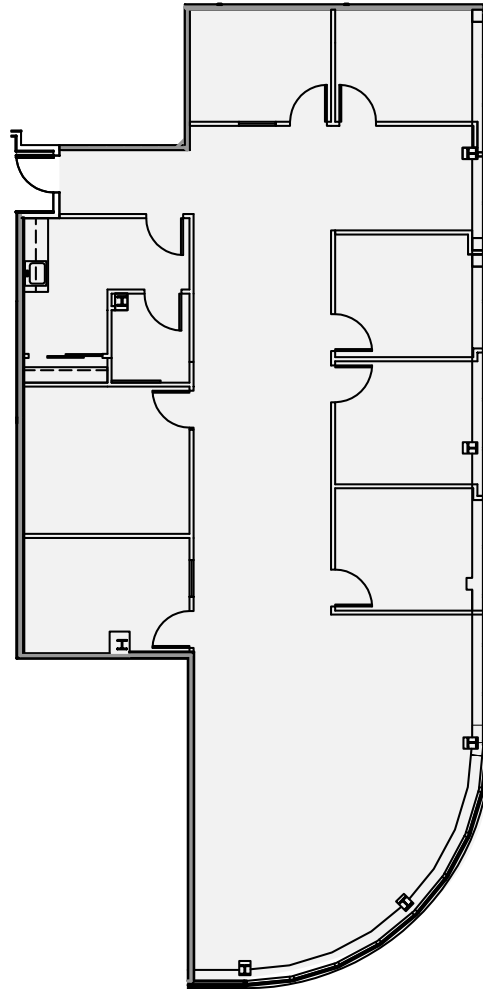

48 SOUTH SERVICE ROAD

MELVILLE

SUITE 203

KEY PLAN