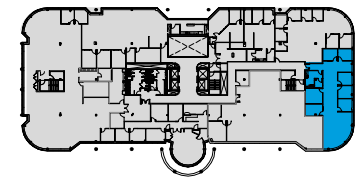

48 SOUTH SERVICE ROAD

MELVILLE

SUITE 203

KEY PLAN