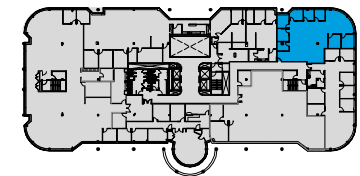

48 SOUTH SERVICE ROAD

MELVILLE

SUITE 205

KEY PLAN