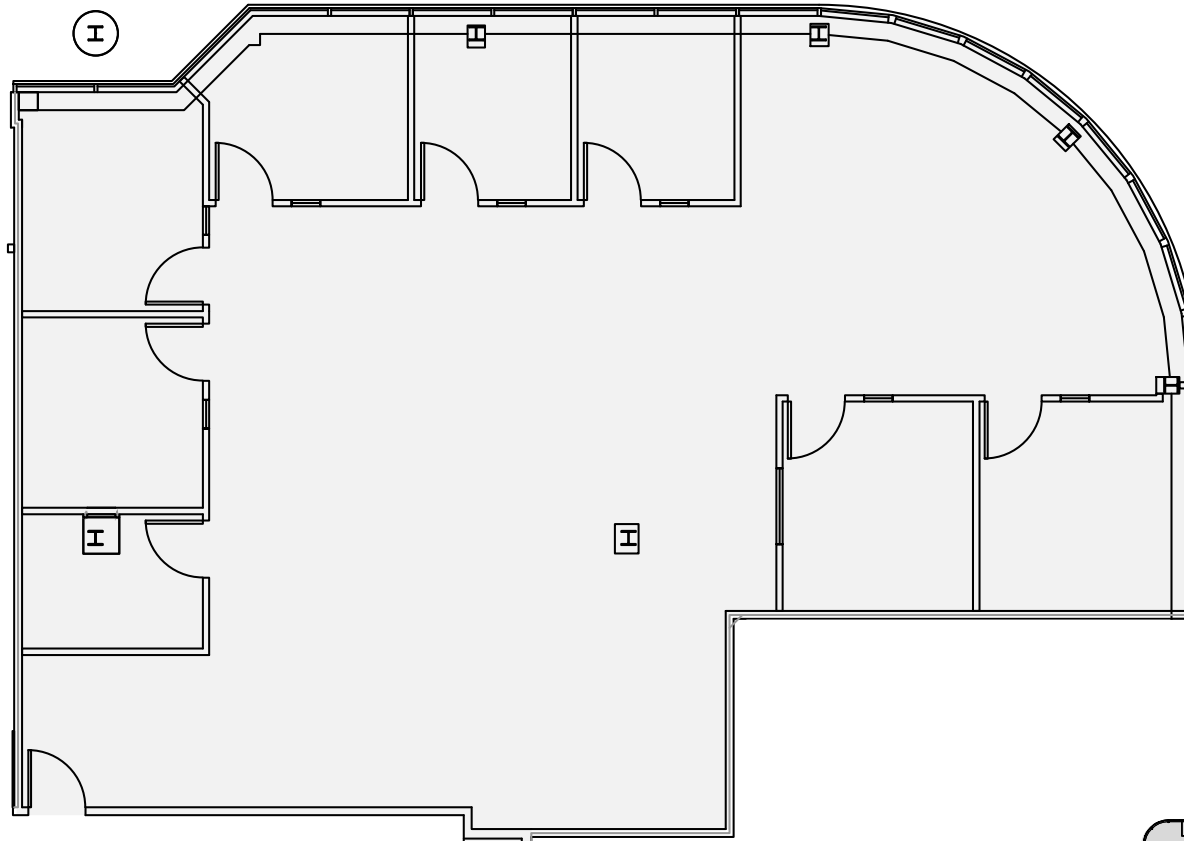

48 SOUTH SERVICE ROAD

MELVILLE

SUITE 205

KEY PLAN