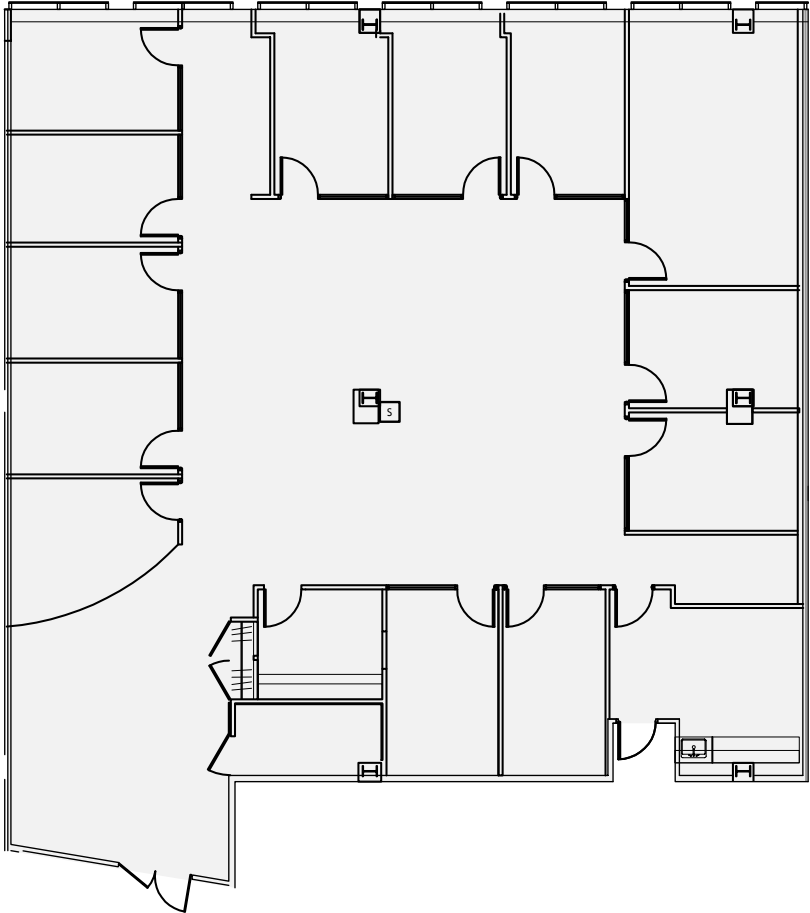

58 SOUTH SERVICE ROAD

MELVILLE

SUITE 120

KEY PLAN