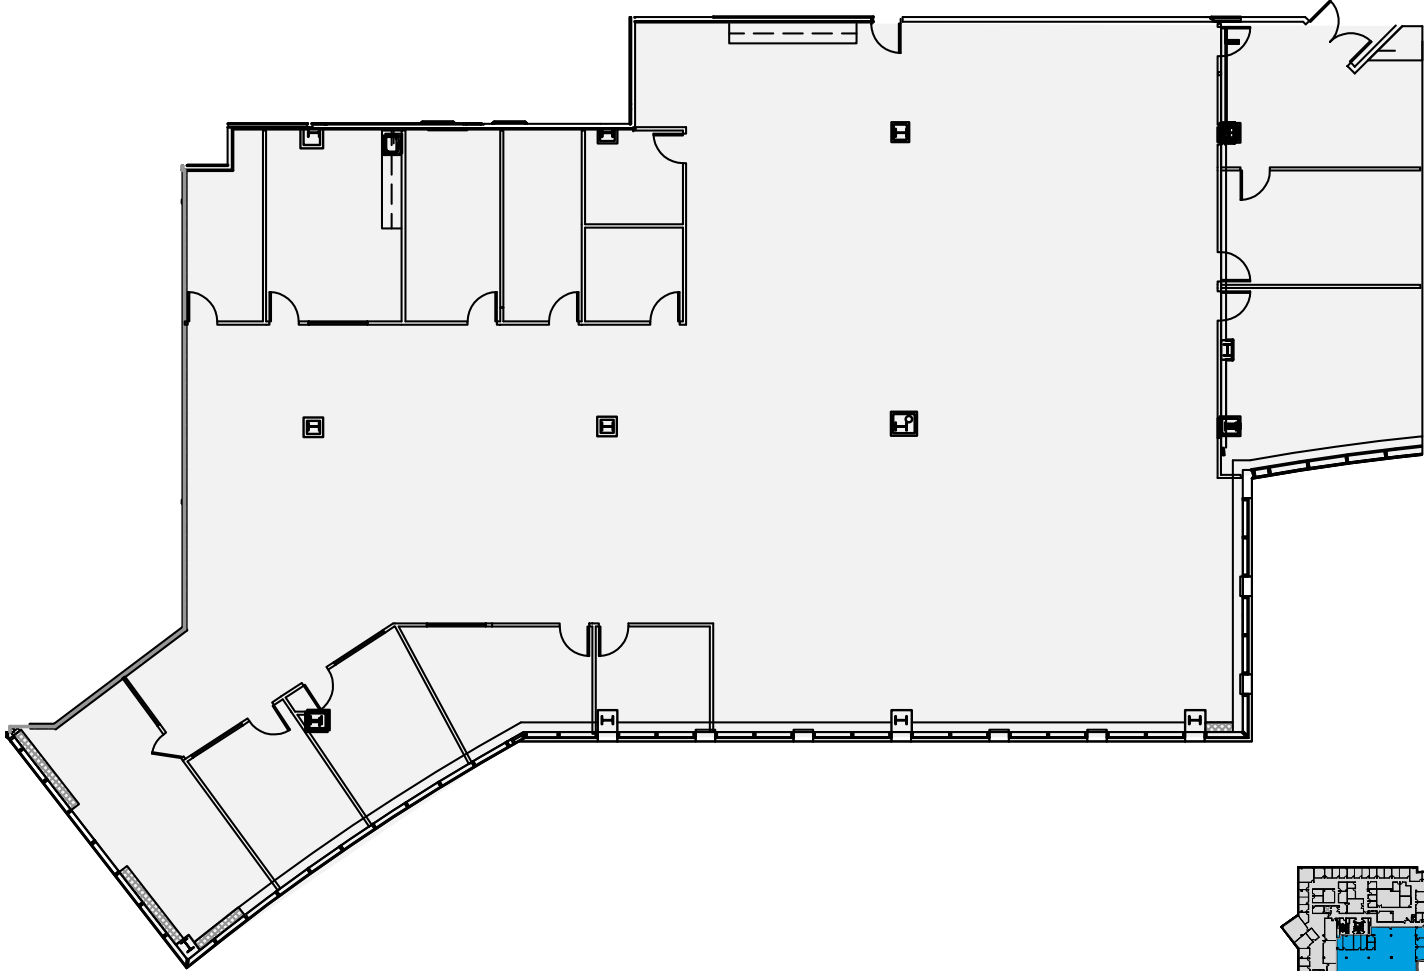

# 58 SOUTH SERVICE ROAD

MELVILLE

SUITE 210

KEY PLAN