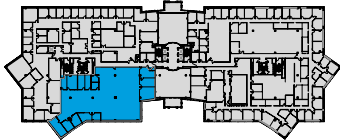

# 58 SOUTH SERVICE ROAD

MELVILLE

SUITE 210

KEY PLAN