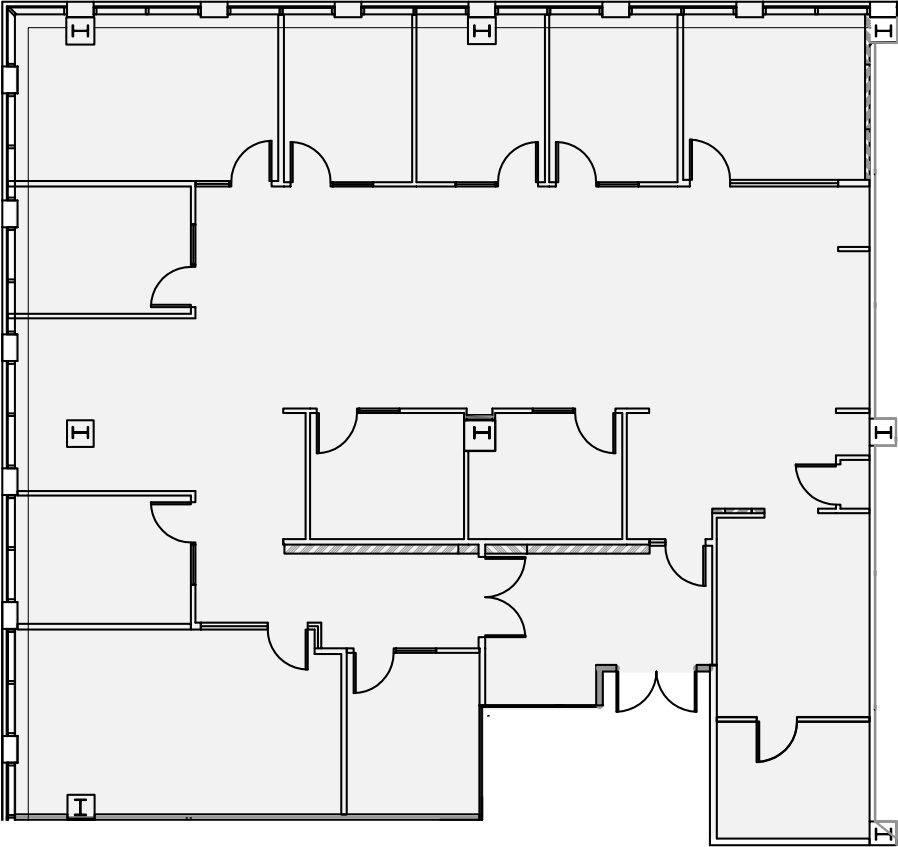

58 SOUTH SERVICE ROAD

MELVILLE

SUITE 303

KEY PLAN