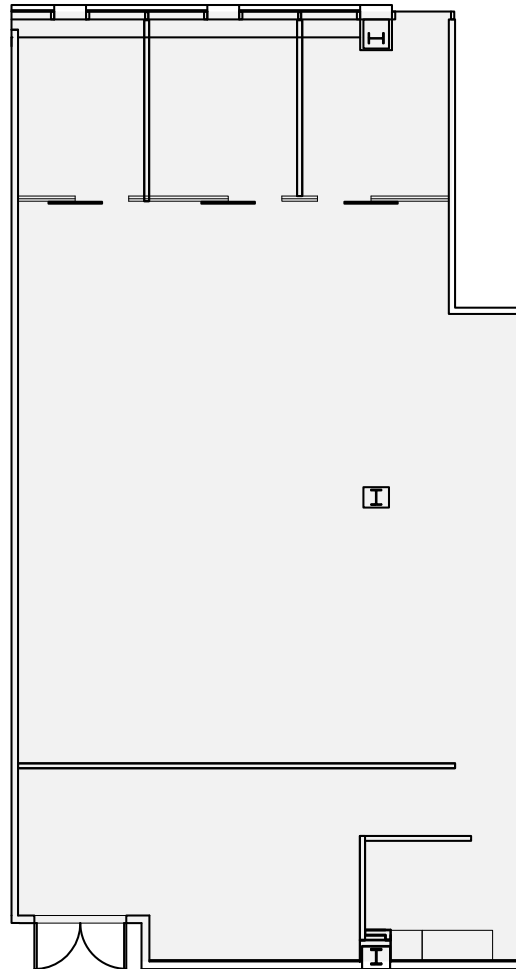

# 68 SOUTH SERVICE ROAD

MELVILLE

SUITE 110

KEY PLAN