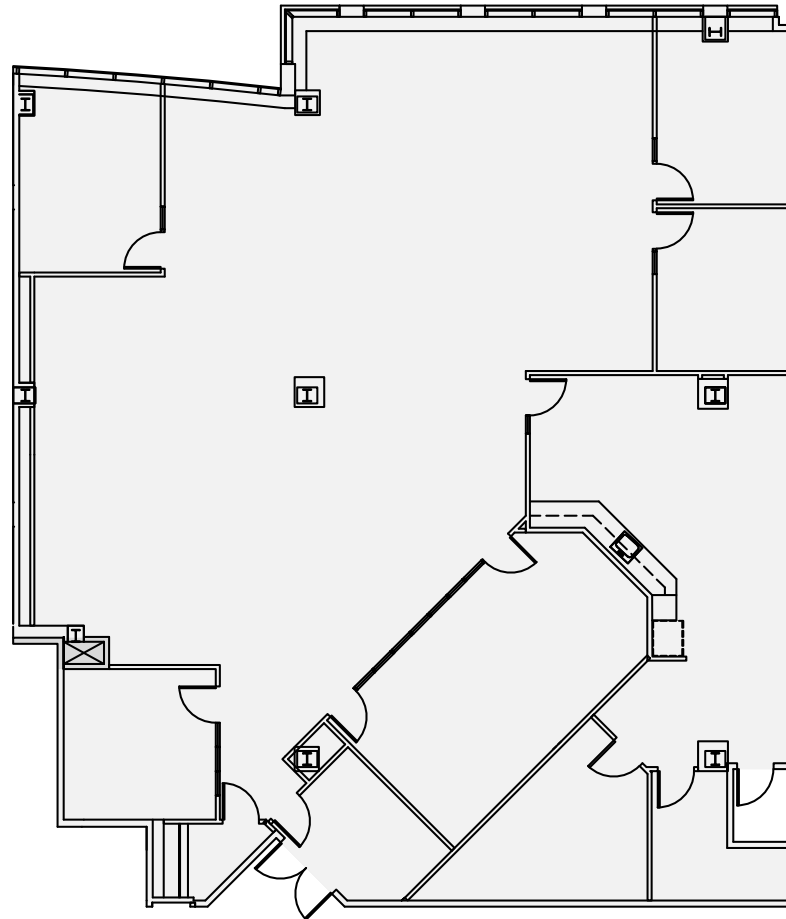

68 SOUTH SERVICE ROAD

MELVILLE

SUITE 115

KEY PLAN