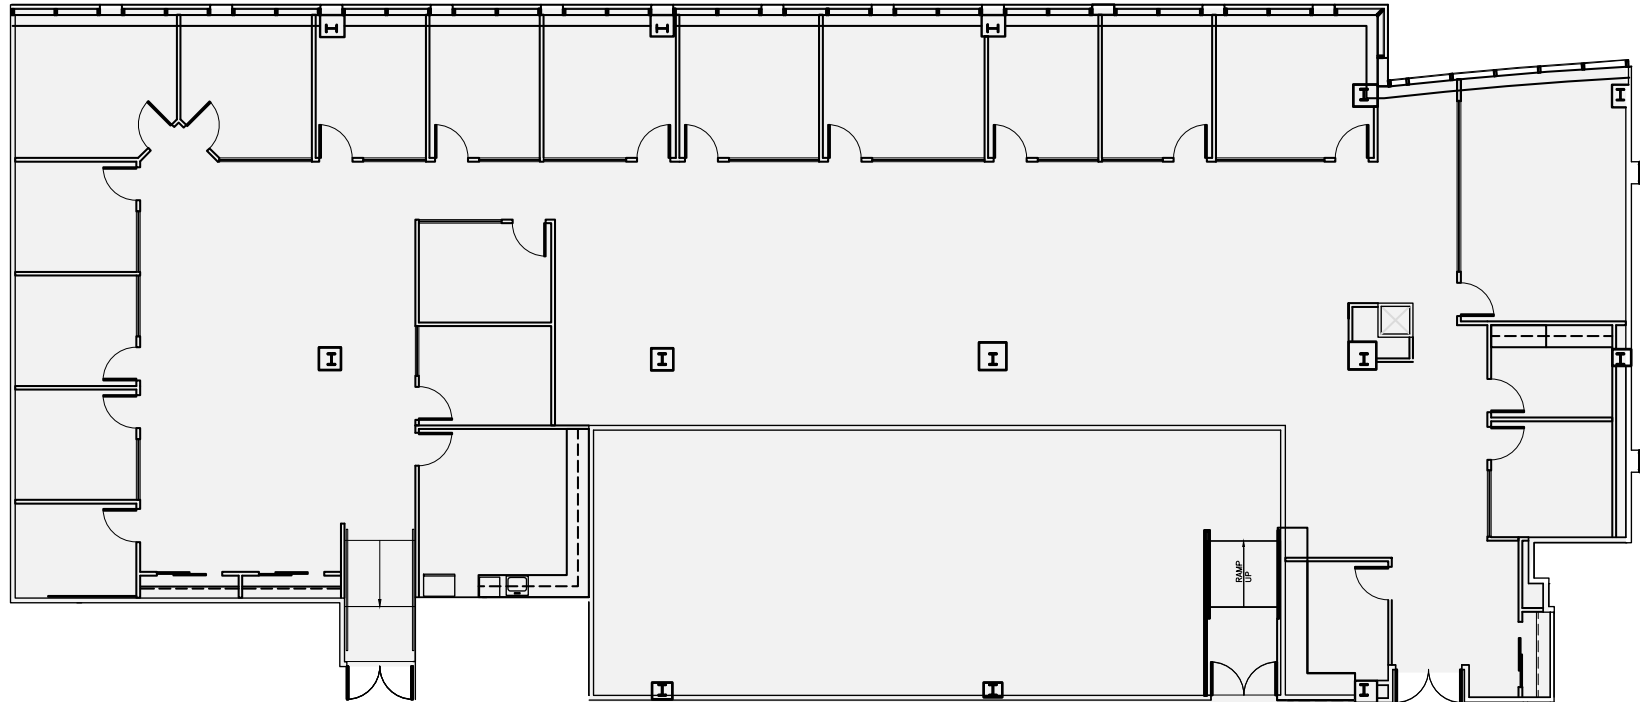

68 SOUTH SERVICE ROAD

MELVILLE

SUITE 210

KEY PLAN