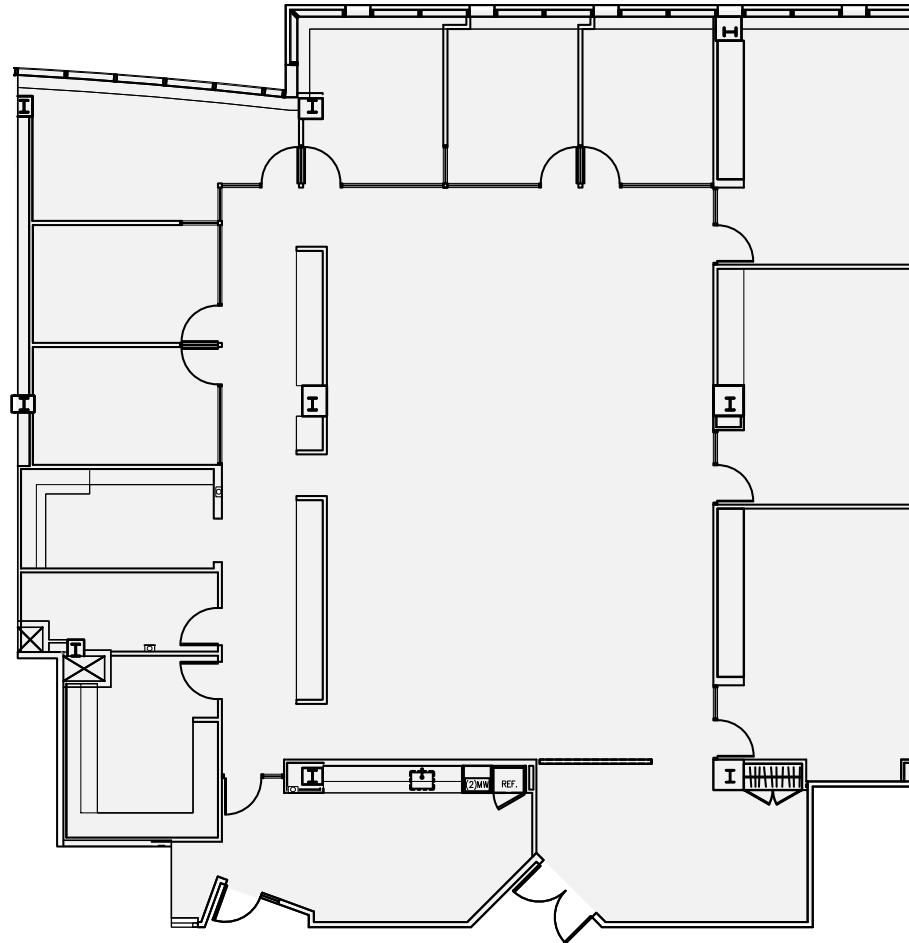

# 68 SOUTH SERVICE ROAD

MELVILLE

SUITE 240-250

KEY PLAN